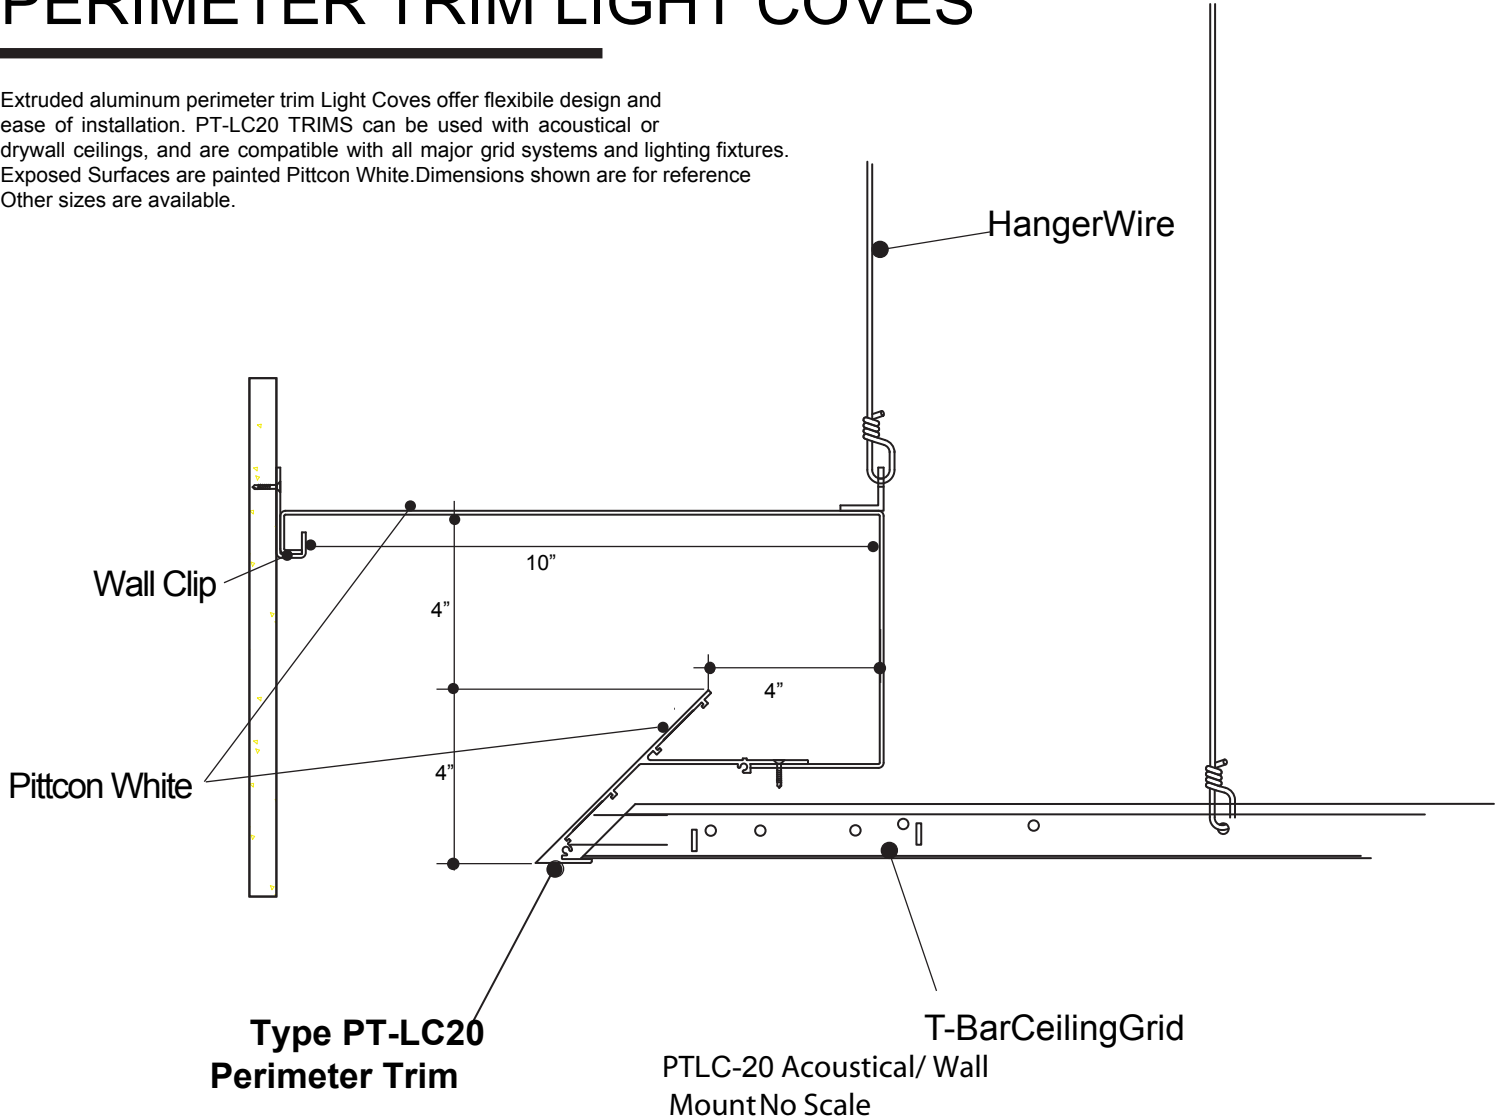

PT-LC20

PERIMETER TRIM LIGHT COVES

Extruded aluminum perimeter trim Light Coves offer flexible design and ease of installation. PT-LC20 TRIMS can be used with acoustical or drywall ceilings, and are compatible with all major grid systems and lighting fixtures. Exposed Surfaces are painted Pittcon White. Dimensions shown are for reference. Other sizes are available.

Acoustical/ Ceiling Mount