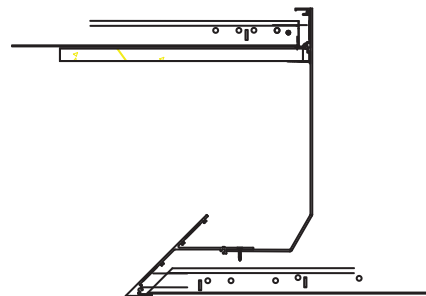

PT-LC20

PERIMETER TRIM LIGHT COVES

Extruded aluminum perimeter trim Light Coves offer flexible design and ease of installation. PT-LC20 TRIMS can be used with acoustical or drywall ceilings, and are compatible with all major grid systems and lighting fixtures. Exposed Surfaces are painted Pittcon White. Dimensions shown are for reference. Other sizes are available.

Acoustical/ Ceiling Mount