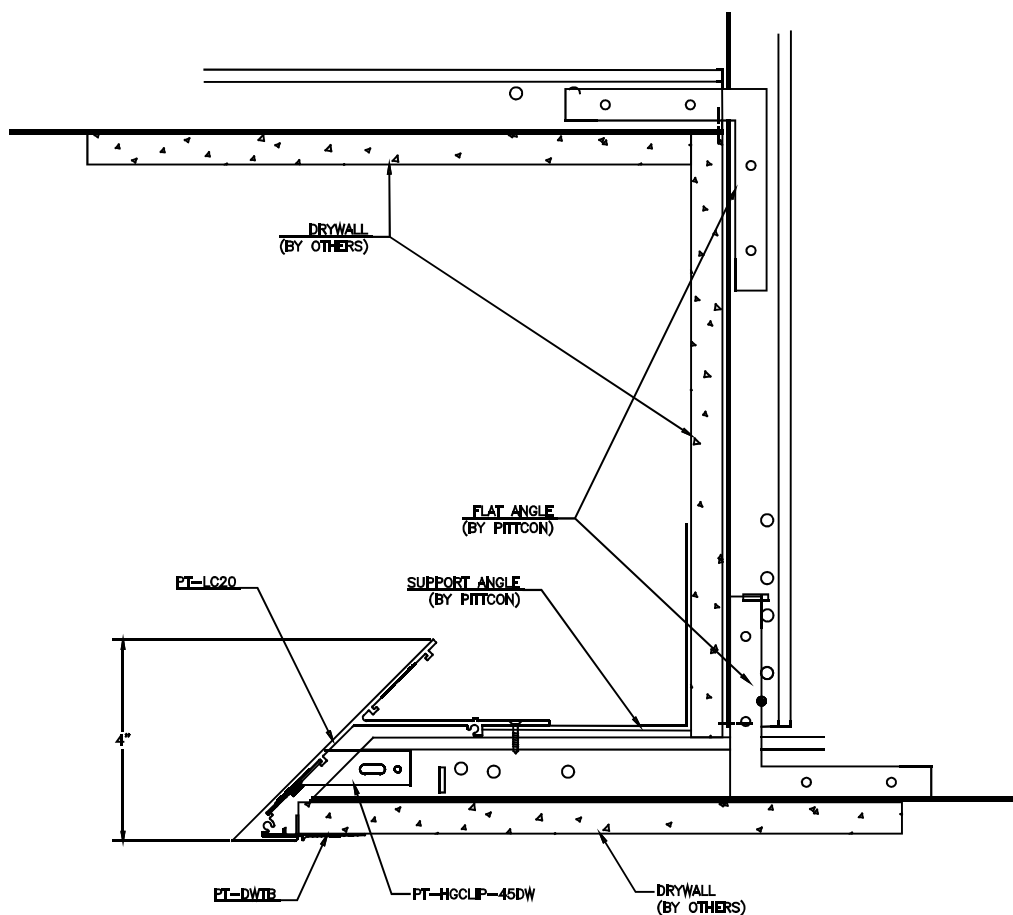

# PT-LC20-E

## PERIMETER TRIM LIGHT COVES

Extruded aluminum perimeter trim Light Covers offer flexible design and ease of installation. PT-LC20 TRIMS can be used with acoustical or drywall ceilings, and are compatible with all major grid systems and lighting fixtures. Exposed Surfaces are painted Pittcon White. Dimensions shown are for reference. Other sizes are available.