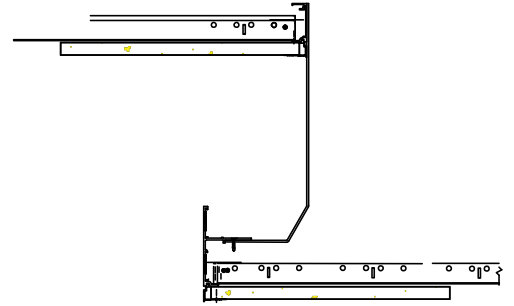

PT4-LC

PERIMETER TRIM LIGHT COVES

Extruded aluminum perimeter trim Light Coves offer flexible design and ease of installation. PT4-LC TRIMS can be used with acoustical or drywall ceilings, and are compatible with all major grid systems and lighting fixtures. Exposed Surfaces are painted Pittcon White. Dimensions shown are for reference. Other sizes are available.

Drywall/ Wall Mount

Acoustical/ Ceiling Mount

Drywall/ Ceiling Mount