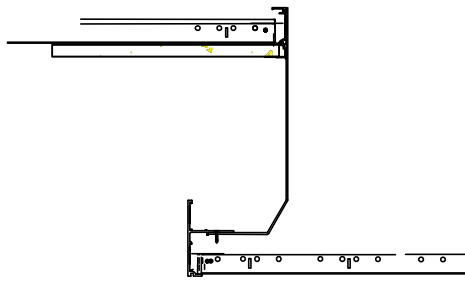

PT4-LC

PERIMETER TRIM LIGHT COVES

Extruded aluminum perimeter trim Light Coves offer flexible design and ease of installation. PT4-LC TRIMS can be used with acoustical or drywall ceilings, and are compatible with all major grid systems and lighting fixtures. Exposed Surfaces are painted Pittcon White. Dimensions shown are for reference. Other sizes are available.

Drywall/ Wall Mount

Acoustical/ Ceiling Mount

Drywall/ Ceiling Mount