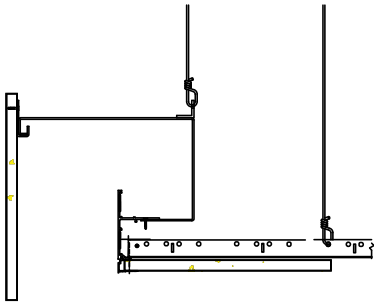

PT4-LC

PERIMETER TRIM LIGHT COVES

Extruded aluminum perimeter trim Light Coves offer flexible design and ease of installation. PT4-LC TRIMS can be used with acoustical or drywall ceilings, and are compatible with all major grid systems and lighting fixtures. Exposed Surfaces are painted Pittcon White. Dimensions shown are for reference. Other sizes are available.

Drywall/ Wall Mount

Acoustical/ Ceiling Mount

Drywall/ Ceiling Mount