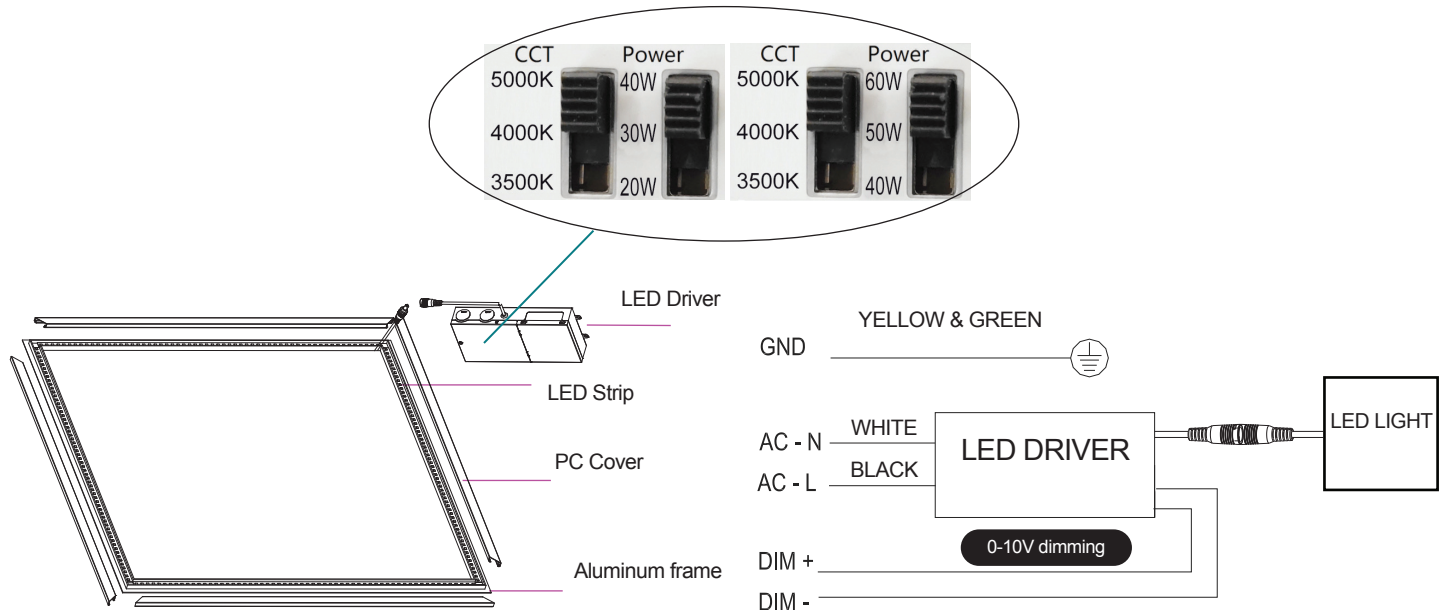

# T-LED Edge Light CCT

*T-LED Edge Light CCT is an innovative solution for general and accent lighting in offices, hallways and commercial applications. Its perimeter illumination offers a unique edge lit look, replacing the traditional flat panels and troffers.*

**OPTIONAL:**

**NOTE:** driver mount bracket (TLE-DM), and mounting clips (TLE-MC) are available (sold separately). Please check your local building codes, if these accessories are required.